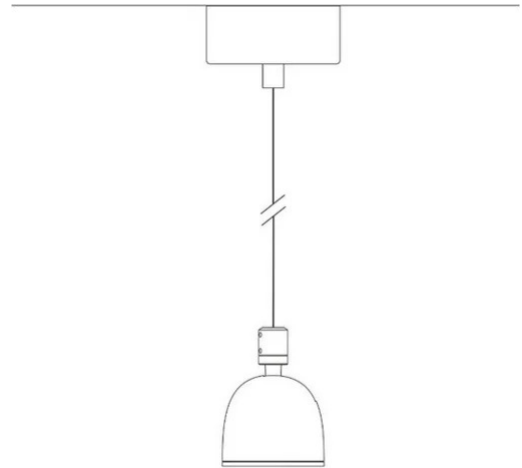

Sistema U

Narrow beam

Studio Natural

colors

Typology Pendant

Utilisation Indoor

230V 13 W 1950 lm

direct light

Suspension lamp with direct light, adjustable. Painted aluminum structure. LED light source with optics in different light beams. With suspension cable and canopy for single suspension. Spot with integrated driver.

Award

Family	Sistema U
Typology	Pendant
Utilisation	Indoor

Dimensions

Height	10 cm
Diameter	7 cm
Weight	0.5 Kg

Materials

Structure	aluminium	Diffuser	polycarbonate
-----------	-----------	----------	---------------