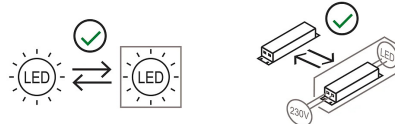

Certifications