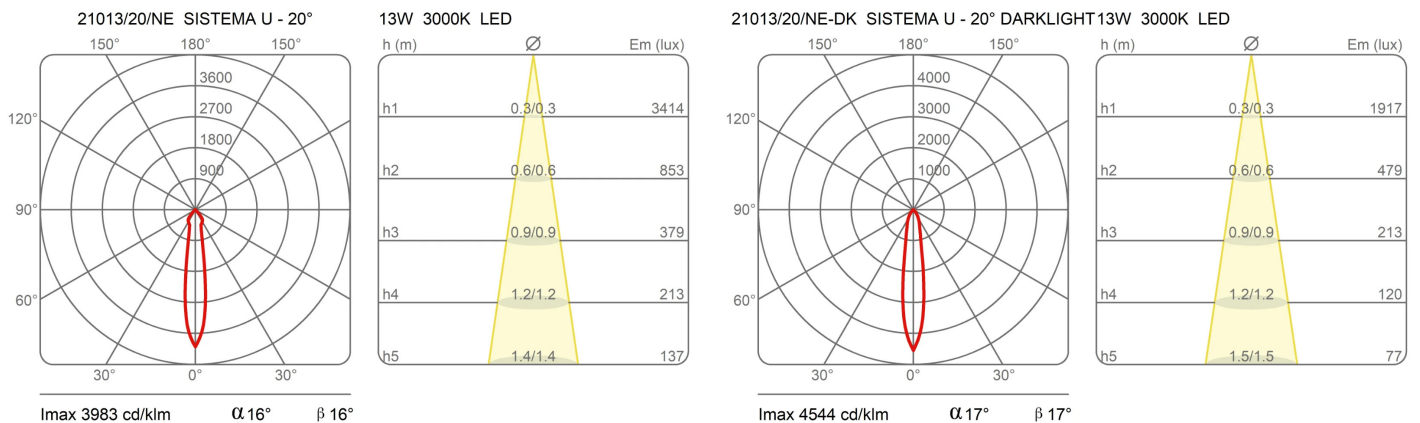

Award

Family	Sistema U
Typology	Pendant
Utilisation	Indoor

Dimensions

Height	10 cm
Diameter	7 cm
Weight	0.5 Kg

Materials

Structure	aluminium	Diffuser	polycarbonate
-----------	-----------	----------	---------------

Photometric curves

Colour variant code

21013/20/NE

21013/20/BI

White

Black

Accessories

40087